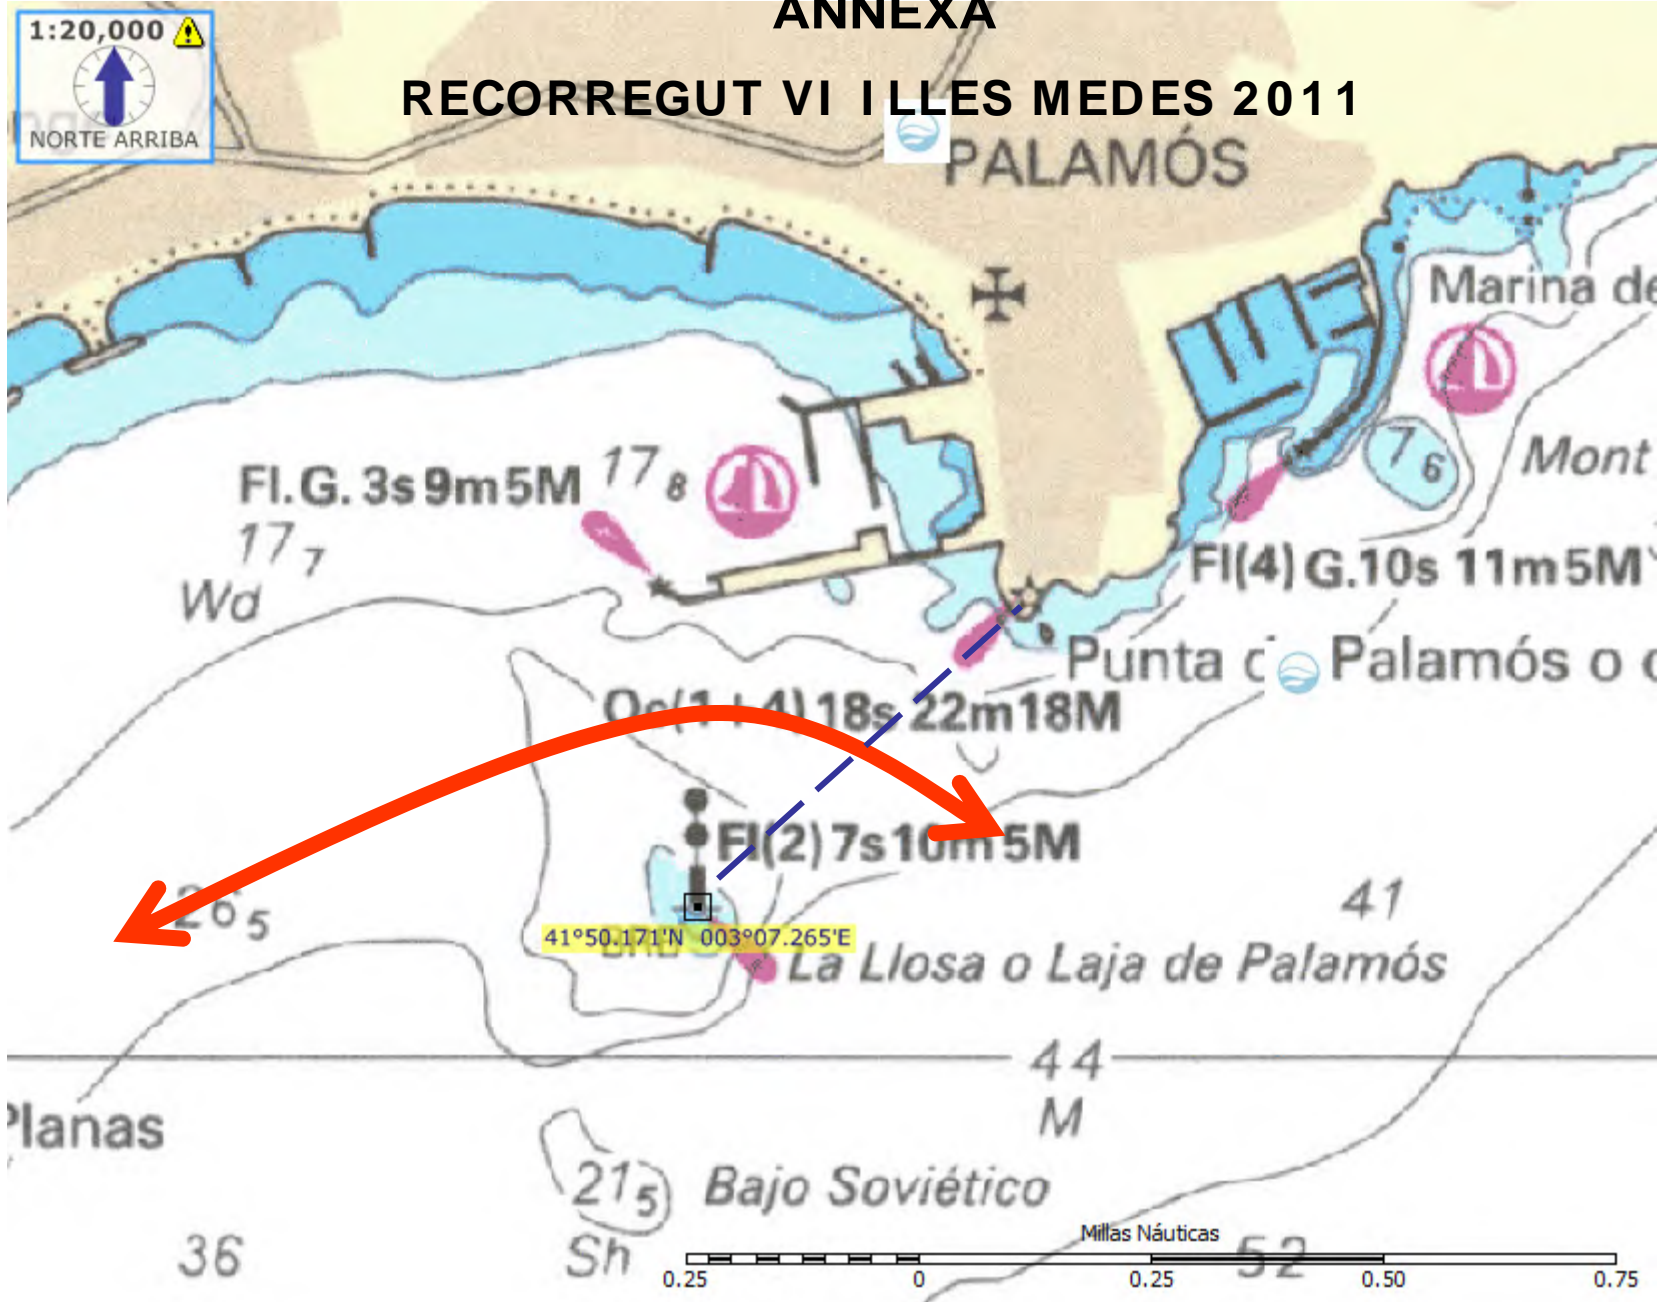

ANNEXA

RECORREGUT VI ILLES MEDES 2011

ANNEXA

RECORREGUT VI ILLES MEDES 2011

ANNEXA

RECORREGUT VI ILLES MEDES 2011

This document was created with Win2PDF available at <http://www.win2pdf.com>.
The unregistered version of Win2PDF is for evaluation or non-commercial use only.
This page will not be added after purchasing Win2PDF.