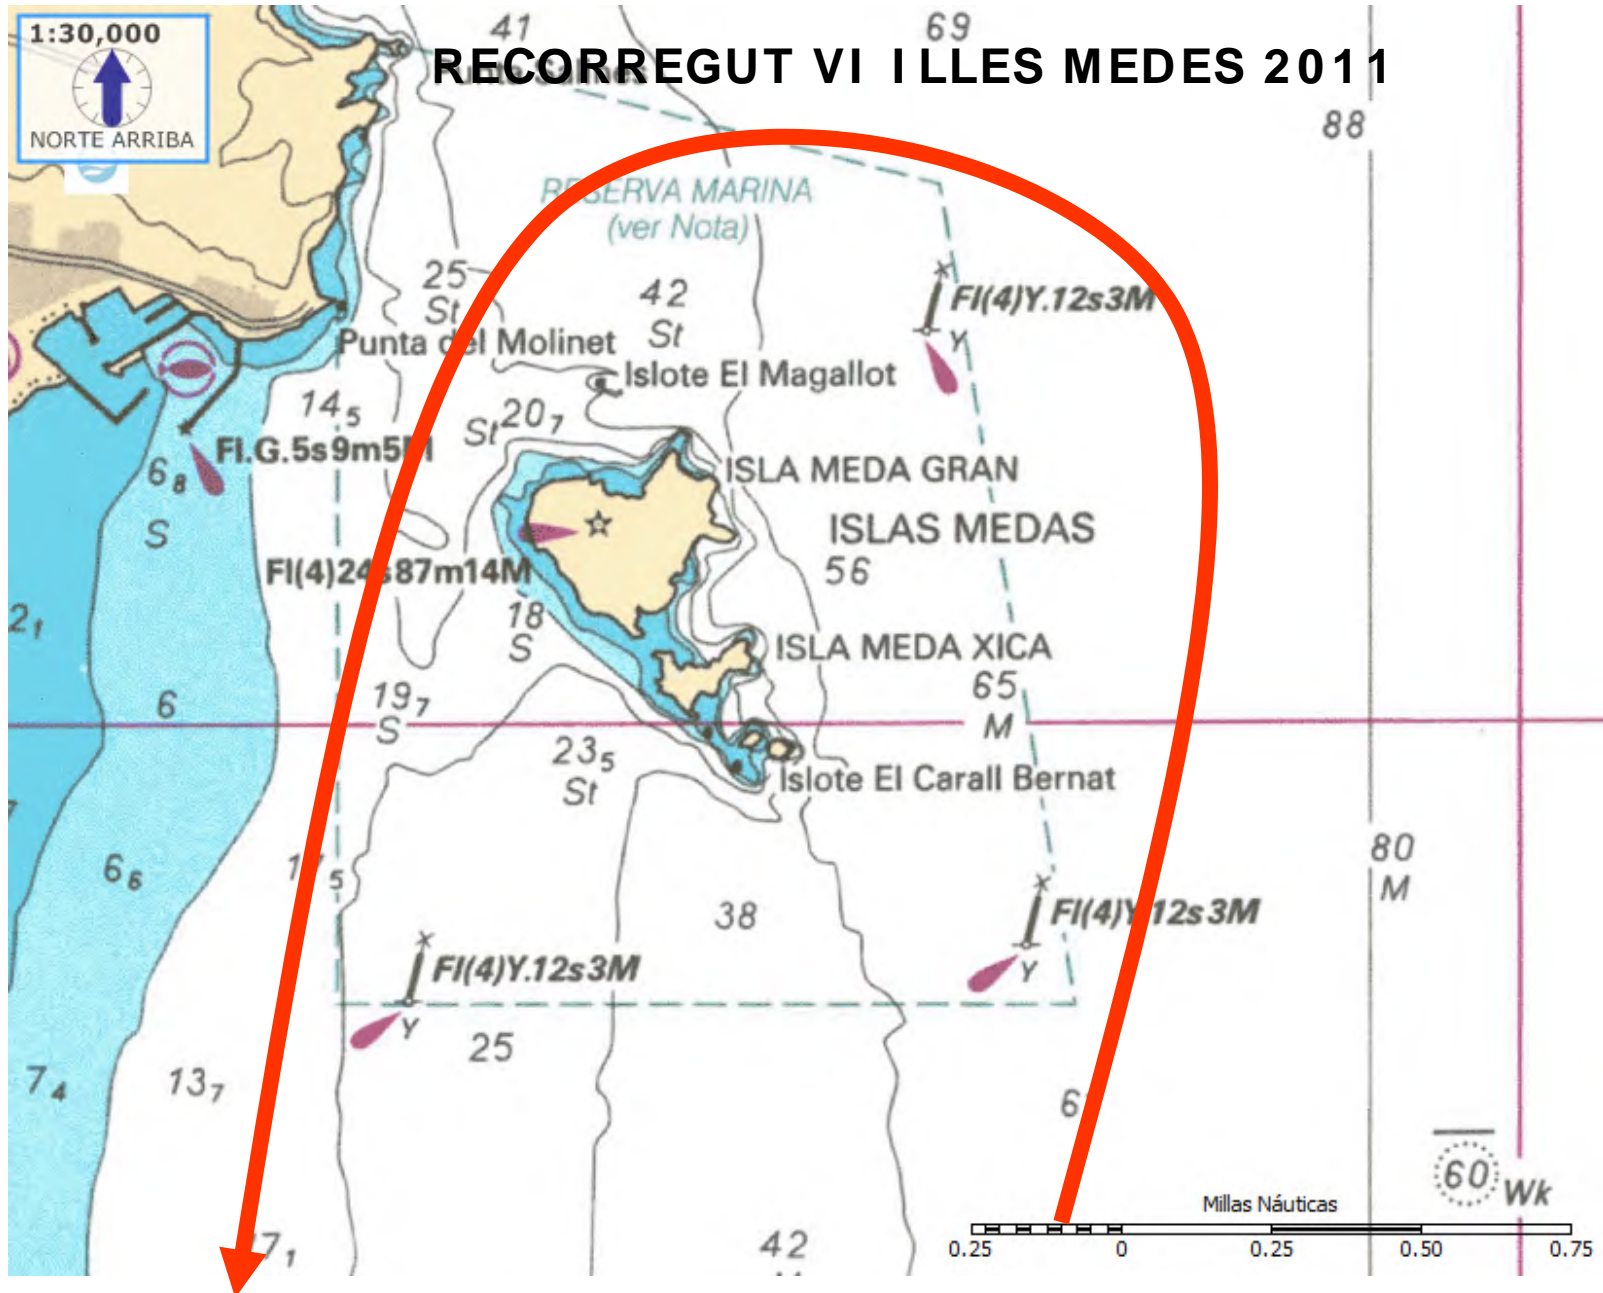

ANNEXA

RECORREGUT VI ILLES MEDES 2011

ANNEXA

RECORREGUT VI ILLES MEDES 2011

ANNEXA

RECORREGUT VI ILLES MEDES 2011

This document was created with Win2PDF available at <http://www.win2pdf.com>.
The unregistered version of Win2PDF is for evaluation or non-commercial use only.
This page will not be added after purchasing Win2PDF.