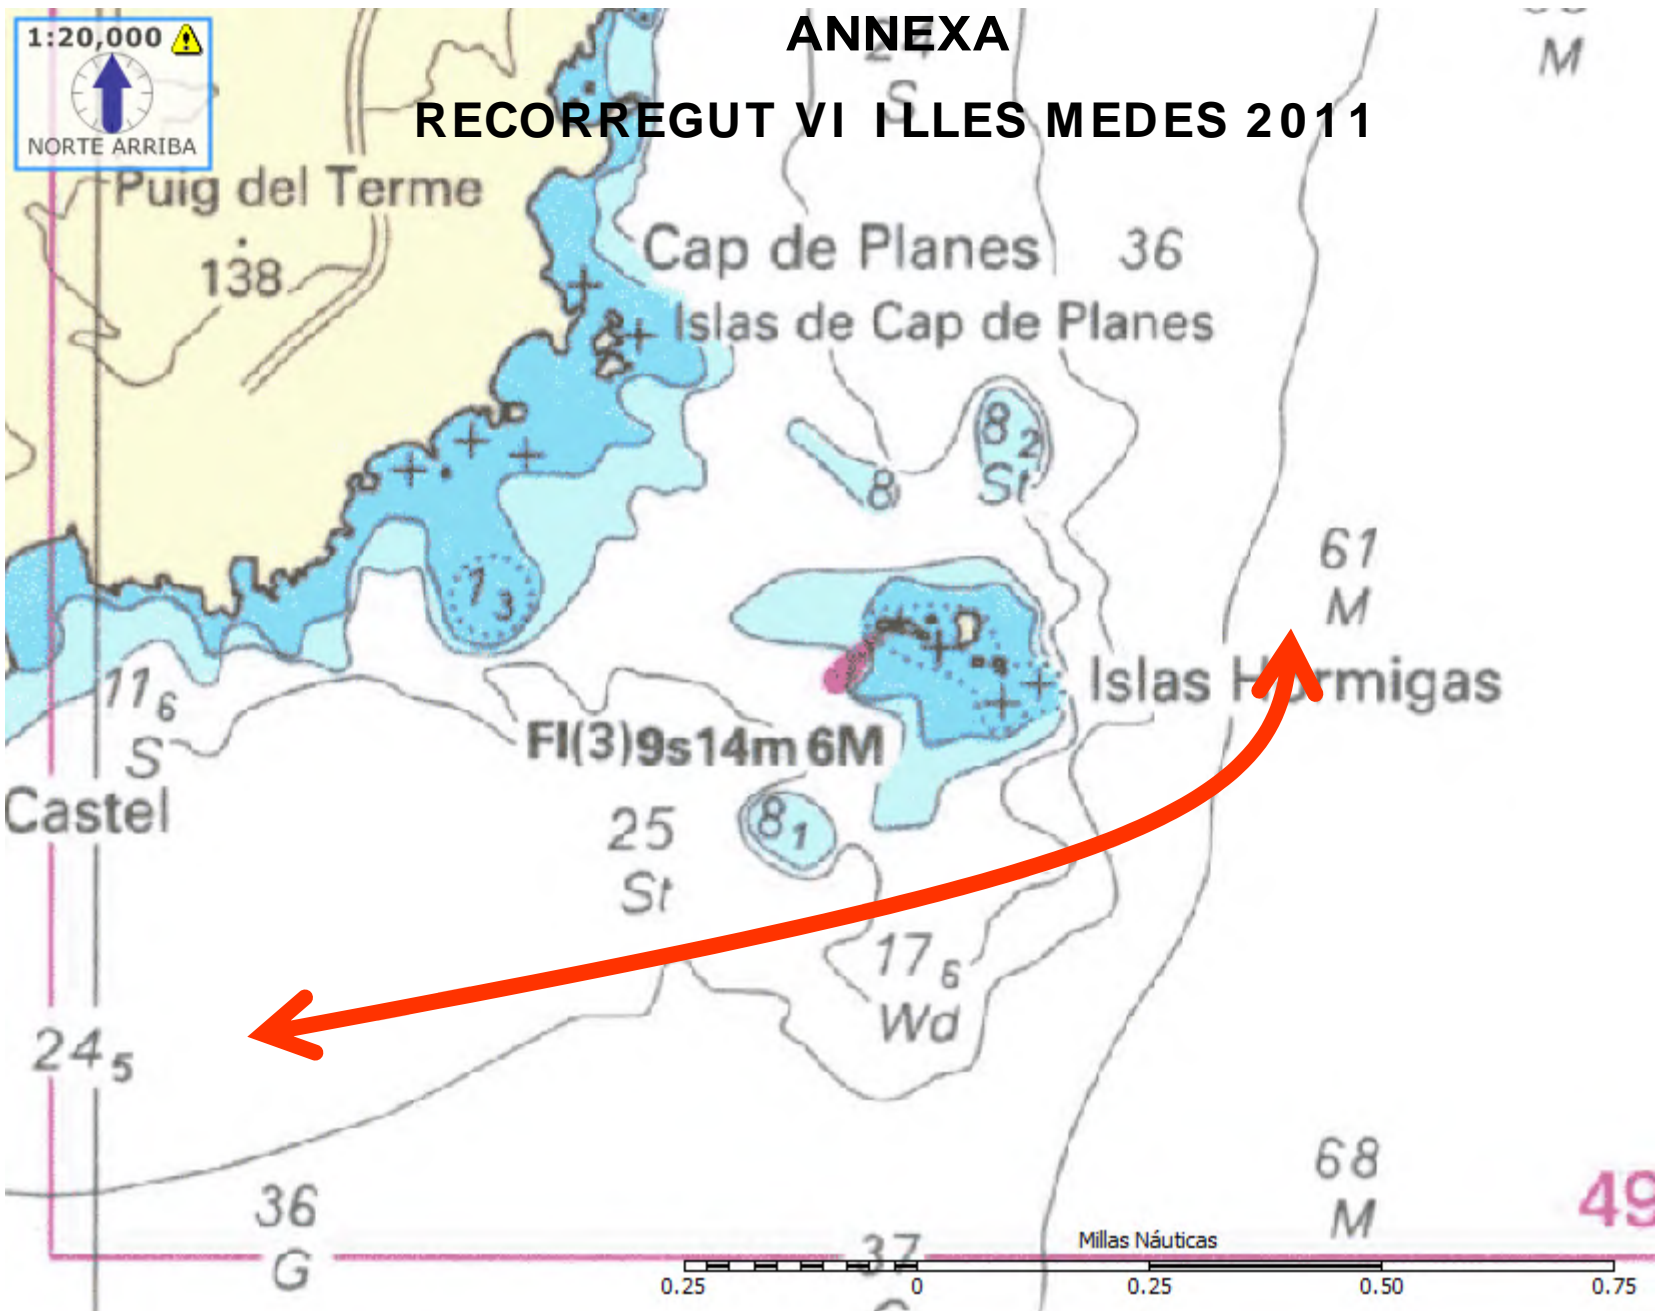

ANNEXA

RECORREGUT VI ILLES MEDES 2011

ANNEXA

RECORREGUT VI ILLES MEDES 2011

ANNEXA

RECORREGUT VI ILLES MEDES 2011

This document was created with Win2PDF available at <http://www.win2pdf.com>.
The unregistered version of Win2PDF is for evaluation or non-commercial use only.
This page will not be added after purchasing Win2PDF.